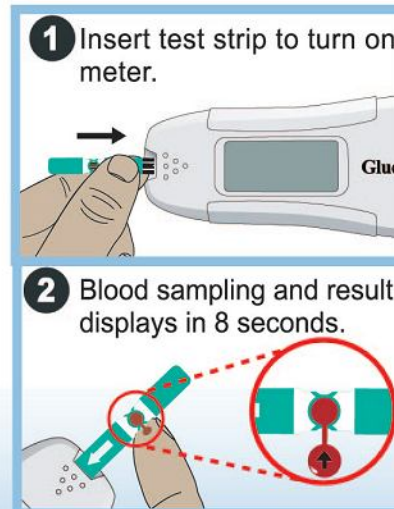

Test Procedure :

- + Affordable & clean pack
- + Humidity-free
- + Easy-to-use testing kit
- + Longer duration of life, up to 24 months